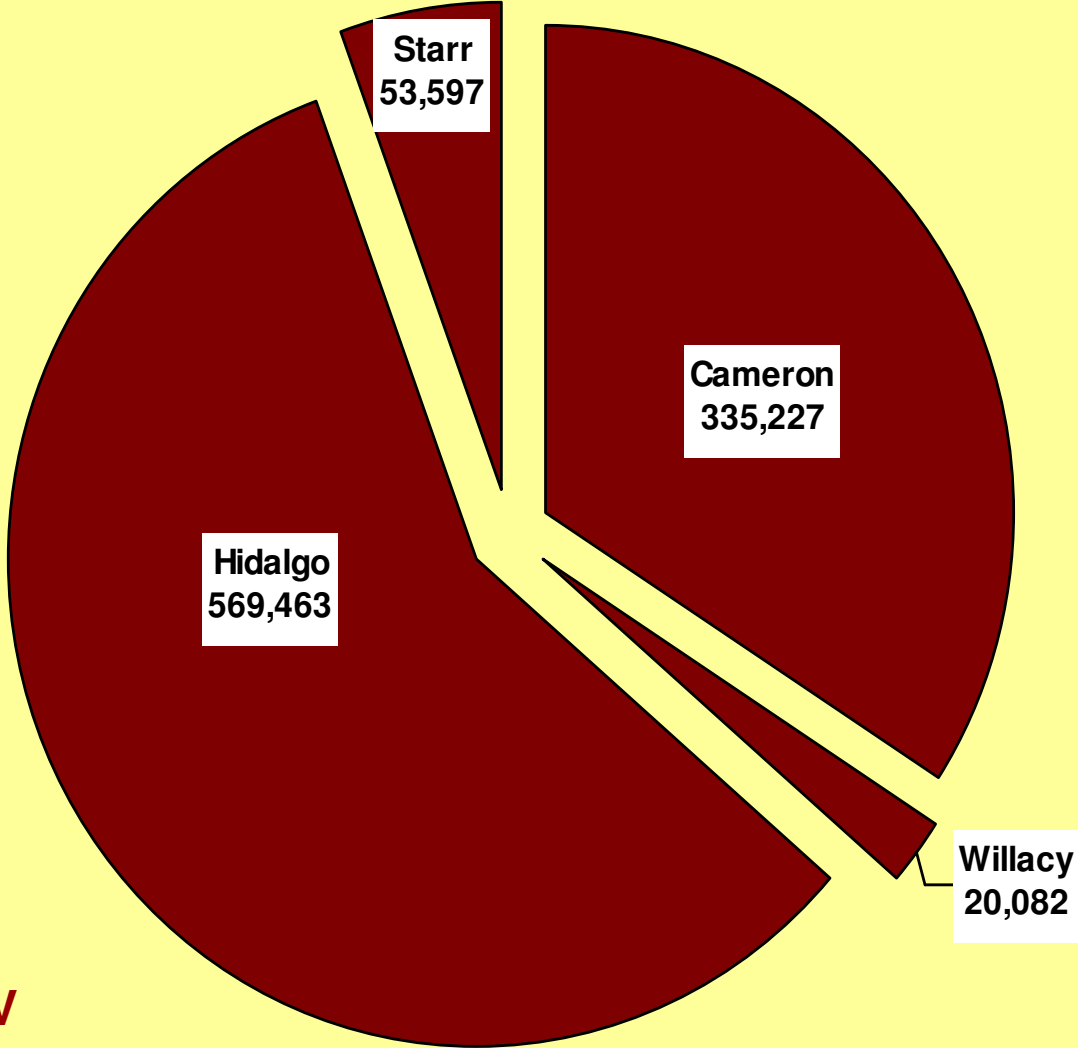

# Rio Grande Valley Population by County (Census 2000)

**Total RGV  
Population: 978,369**